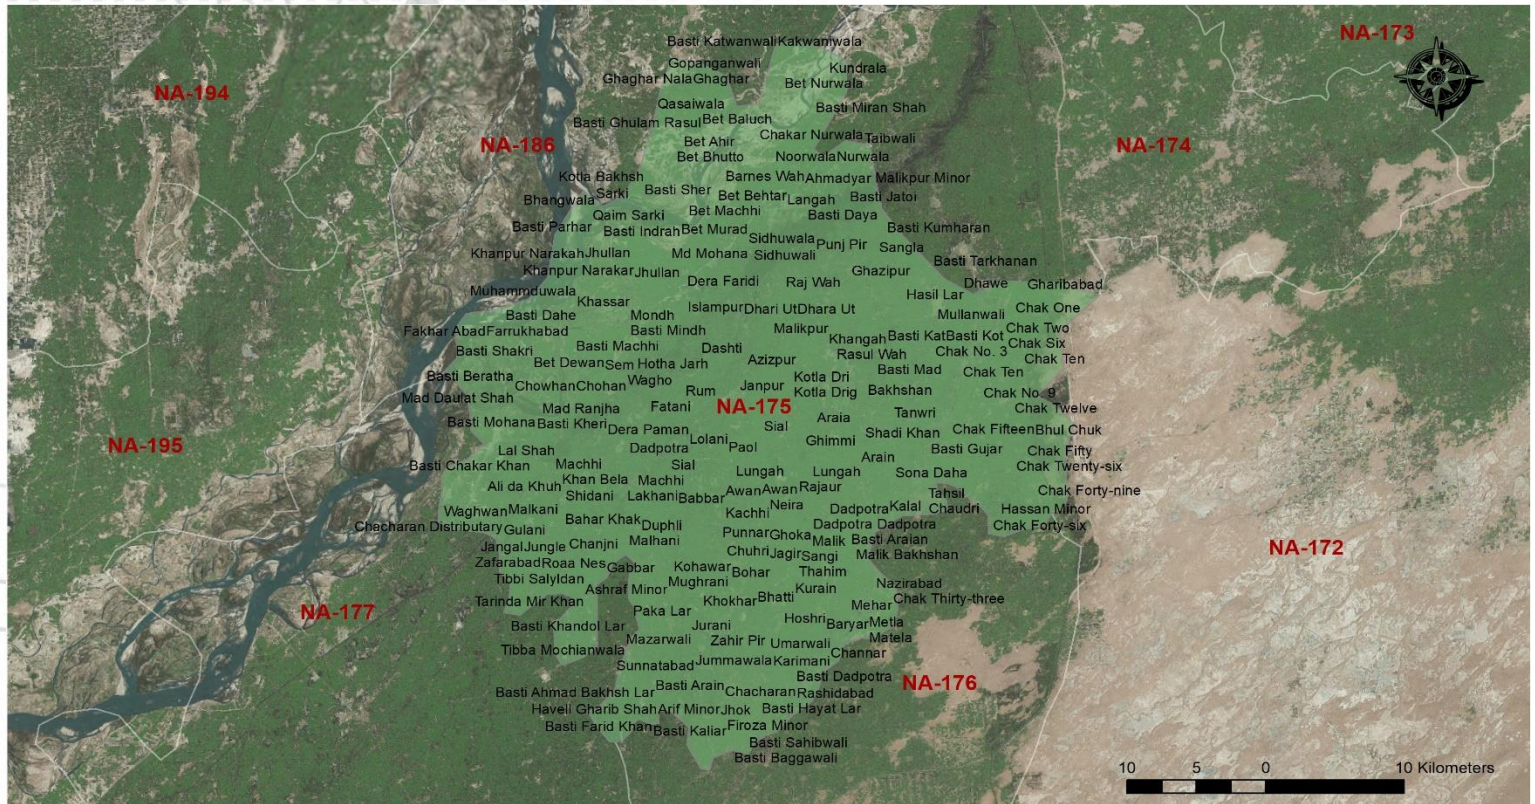

CONSTITUENCY PROFILE

NA-175 RAHIM YAR KHAN-I PUNJAB

CONSTITUENCY POPULATION

834,642

VOTER STATISTICS

Male **245,206**

Female **184,500**

Total **429,706**

52% of the total population are registered as voters

POLLING STATIONS

75 Male **75** Female **173** Combined **323** Total

Number of polling stations where registered voters exceed 1,200 **205**

POLLING BOOTHS

472 Male **369** Female **841** Total

AVERAGE VOTER AT POLLING STATION **1,330** AVERAGE VOTER AT POLLING BOOTH **511**

LIST OF CONTESTING CANDIDATES

#	Name	Name of Political Party
1	Khawaja Ghulam Rasool Koreja	Pakistan Peoples Party Parliamentarians
2	Khawaja Muhammad Asghar Koreja	Independent
3	Syed Hamid Saeed Kazmi	Independent
4	Syed Mobeen Ahmed	Pakistan Tehreek-e-Insaf
5	Ghulam Mustafa Sabar	Muttahidda Majlis-e-Amal Pakistan
6	Muhammad Ilyas	Independent
7	Muhammad Zubair	Independent
8	Mian Fiaz Ul Hassan	Independent
9	Nazia Perveen	Tehreek-e-Labaik Pakistan